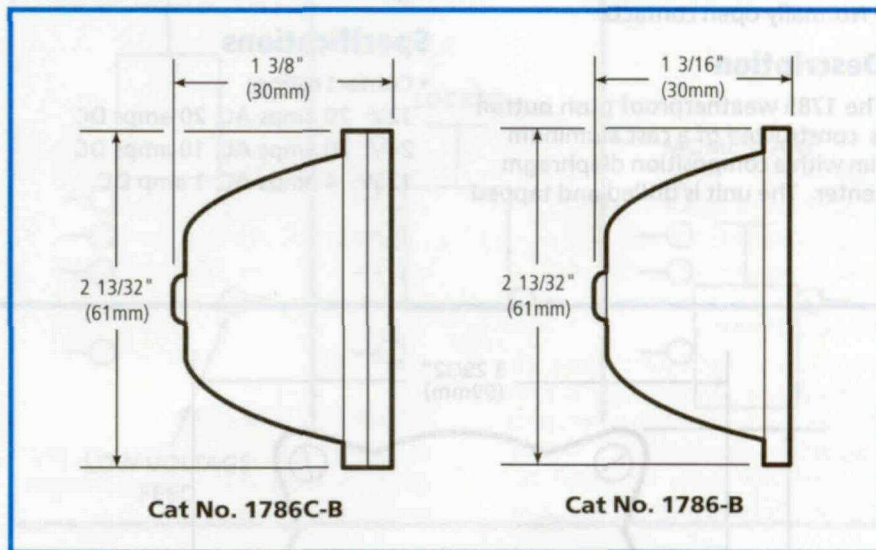

Applications

For exterior use at home, apartment, and office.

Cat. No.	Conduit		Finish	
	Back Plate	Housing	Housing	Center
1786-B	No	Solid	Solid	Solid
1786C-B	Yes	Brass	Brass	Brass