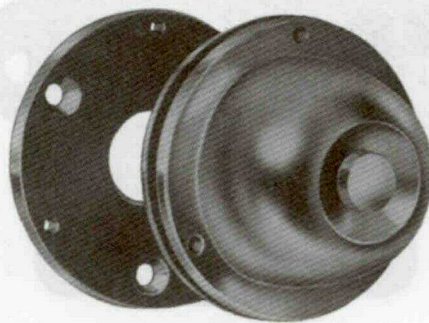

# Edwards® 1786-B & 1786C-B Weatherproof Push Buttons

## Features

- Surface mount
- Solid brass construction

## Description

Attractive, high quality weatherproof push button. The push button has a neoprene diaphragm to protect the internal, long life, phosphor bronze contact springs. The 1786C-B has an additional bakelite back plate threaded for 1/2" (13mm) conduit.